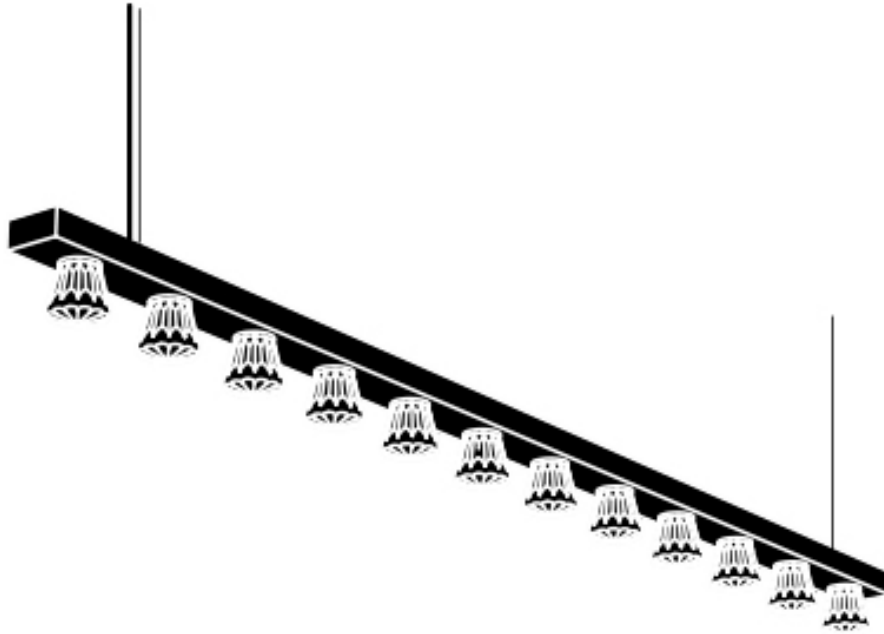

DETAILED INFORMATION

LIGHTING

	12 LED BULBS 14 W 1200 lm
LED	INCLUDED, 2700K, NON DIMMABLE LED (DIMMABLE ON REQUEST)
VOLTAGE	230 V / 110 V
USAGE	INDOOR
MARKING	CE
REMARK	DELIVERED WITH 3 METER TEXTILE ELECTRICITY CABLE AND 3 METER LONG SUPPORT WIRES CUSTOM LENGTHS ON REQUEST

MATERIAL

ALUMINUM FRAME, NYLON ELECTRICITY WIRE & STAINLESS STEEL
SUPPORT WIRE.

COLOUR

AVAILABLE IN ANODIZED BLACK, CHAMPAGNE, SILVER AND GOLD.
CUSTOM COLORS ON REQUEST.

SIZE & WEIGHT

150 CM   HEIGHT 80 MM - WIDTH 60 MM - LENGTH - 1500 MM - WEIGHT 2.5 KG

NOTES

CANOPY AVAILABLE SEPARATELY

CONTACT

JSPR
T +31 (0) 402692111
INFO@JSPR.EU
WWW.JSPR.EU