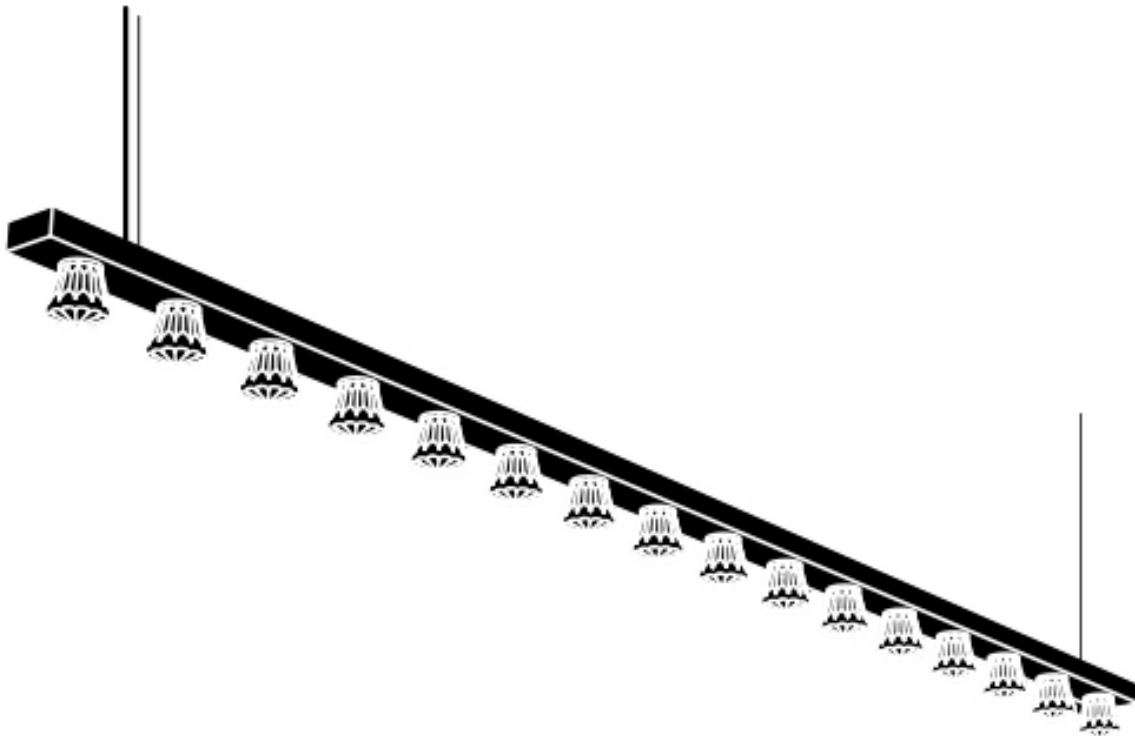

DETAILED INFORMATION

LIGHTING

	16 LED BULBS 19 W 1600 LM
LED	INCLUDED, 2700K, NON DIMMABLE LED (DIMMABLE ON REQUEST)
VOLTAGE	230 V / 110 V
USAGE	INDOOR
MARKING	CE
REMARK	DELIVERED WITH 3 METER TEXTILE ELECTRICITY CABLE AND 3 METER LONG SUPPORT WIRES CUSTOM LENGTHS ON REQUEST

MATERIAL

ALUMINUM FRAME, NYLON ELECTRICITY WIRE & STAINLESS STEEL
SUPPORT WIRE.

COLOUR

AVAILABLE IN ANODIZED BLACK, CHAMPAGNE, SILVER AND GOLD.
CUSTOM COLORS ON REQUEST.

SIZE & WEIGHT

200 CM   HEIGHT 80 MM - WIDTH 60 MM - LENGTH - 2000 MM - WEIGHT 3.5 KG

NOTES

CANOPY AVAILABLE SEPARATELY

CONTACT

JSPR
T +31 (0) 402692111
INFO@JSPR.EU
WWW.JSPR.EU