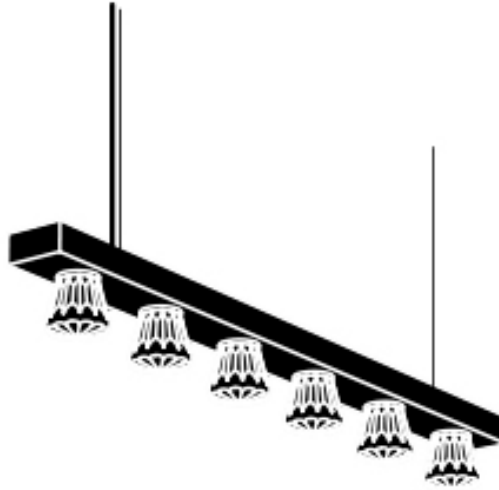

DETAILED INFORMATION

LIGHTING

	6 LED BULBS 7 W 600 lm
LED	INCLUDED, 2700K, NON DIMMABLE LED (DIMMABLE ON REQUEST)
VOLTAGE	230 V / 110 V
USAGE	INDOOR
MARKING	CE
REMARK	DELIVERED WITH 3 METER TEXTILE ELECTRICITY CABLE AND 3 METER LONG SUPPORT WIRES CUSTOM LENGTHS ON REQUEST

MATERIAL

ALUMINUM FRAME, NYLON ELECTRICITY WIRE & STAINLESS STEEL
SUPPORT WIRE.

COLOUR

AVAILABLE IN ANODIZED BLACK, CHAMPAGNE, SILVER AND GOLD.
CUSTOM COLORS ON REQUEST.

SIZE & WEIGHT

75 CM   HEIGHT 80 MM - WIDTH 60 MM - LENGTH - 750 MM - WEIGHT 1.25 KG

NOTES

CANOPY AVAILABLE SEPARATELY

CONTACT

JSPR
T +31 (0) 402692111
INFO@JSPR.EU
WWW.JSPR.EU