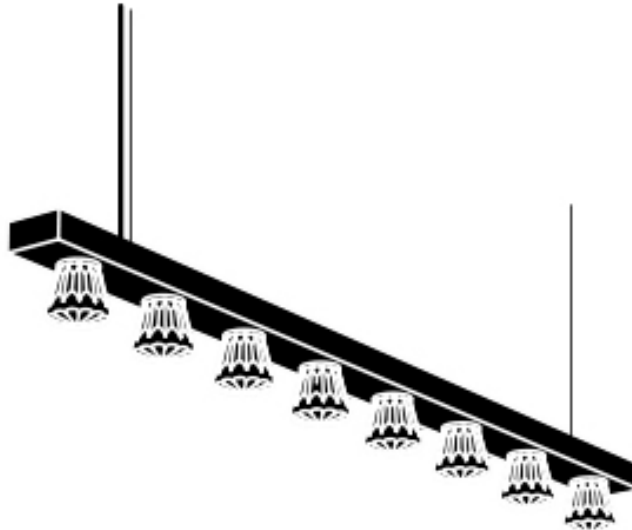

DETAILED INFORMATION

LIGHTING

	8 LED BULBS 10 W 800 lm
LED	INCLUDED, 2700K, NON DIMMABLE LED (DIMMABLE ON REQUEST)
VOLTAGE	230 V / 110 V
USAGE	INDOOR
MARKING	CE
REMARK	DELIVERED WITH 3 METER TEXTILE ELECTRICITY CABLE AND 3 METER LONG SUPPORT WIRES CUSTOM LENGTHS ON REQUEST

MATERIAL

ALUMINUM FRAME, NYLON ELECTRICITY WIRE & STAINLESS STEEL
SUPPORT WIRE.

COLOUR

AVAILABLE IN ANODIZED BLACK, CHAMPAGNE, SILVER AND GOLD.
CUSTOM COLORS ON REQUEST.

SIZE & WEIGHT

100 CM   HEIGHT 80 MM - WIDTH 60 MM - LENGTH - 1000 MM - WEIGHT 1.5 KG

NOTES

CANOPY AVAILABLE SEPARATELY

CONTACT

JSPR
T +31 (0) 402692111
INFO@JSPR.EU
WWW.JSPR.EU